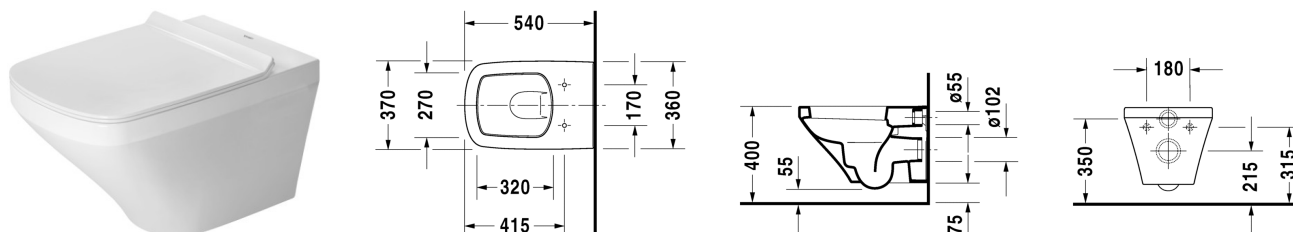

**DuraStyle Toilet wall mounted # 255209..00 / 255209..00**

| &lt; 370 mm &gt; |

Toilet wall mounted	Dimension	Weight	Order number
washdown model, Durafix included, UWL class 1			
<b>Colors</b>			
00 White Alpin 20 HygieneGlaze (an antibacterial ceramic glaze that provides almost indefinite effectiveness)			
<b>Variant</b>			
♣ 4,5 l	370 x 540 mm	23.000 kilogram	255209..00
♣ 4,5 l	370 x 540 mm	23.000 kilogram	255209..00
<b>Infobox</b>			
Durafix for invisible fixation is included in delivery			
Sanitary ceramics with the special WonderGliss surface finish will remain clean and attractive-looking for a long time to come. When ordering WonderGliss please add a "1" as eleventh digit to the model number.			
<b>Accessory</b>			
Fixing for wall mounted bidet and wall mounted toilet	Ø 12 x 180 mm	0.200 kilogram	006500
Noise reduction gasket			005090
<b>Suitable products</b>			
Toilet seat and cover hinges stainless steel, without soft closure,			006371
Toilet seat and cover hinges stainless steel, removable, with soft closure,			006379
Toilet seat and cover with lateral reinforcement and extended hinge shaft, hinges stainless steel, without soft closure,			002061